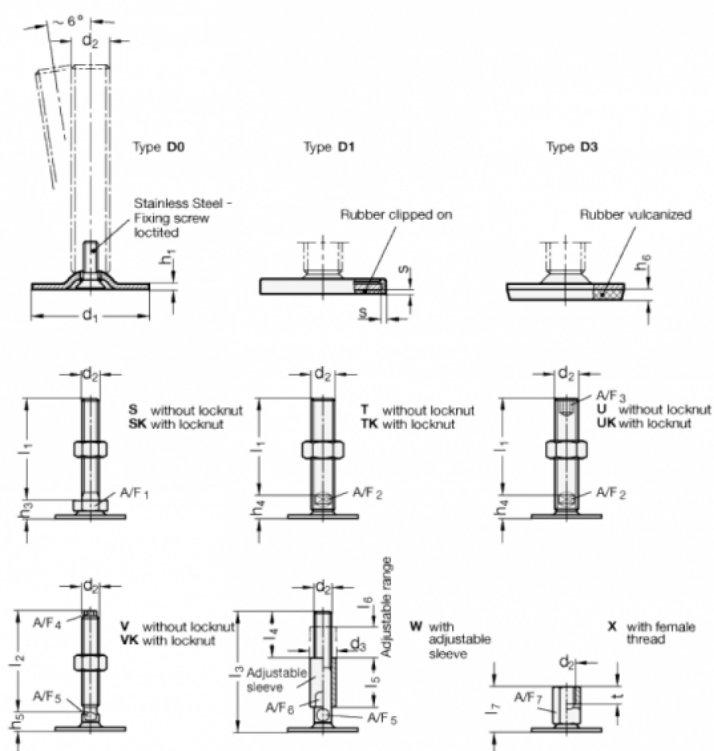

Article number: 204180M1260D1S

Description: E+G levelling foot  
GN 41-80-M12-60-D1-S

Note: S Without nut, External hexagon at the bottom

## Measures

A/F1	= 17
d1	= 80
d2	= M12
h1	= 3
h3	= 11
h6	=
h1	= 60
s	= 2